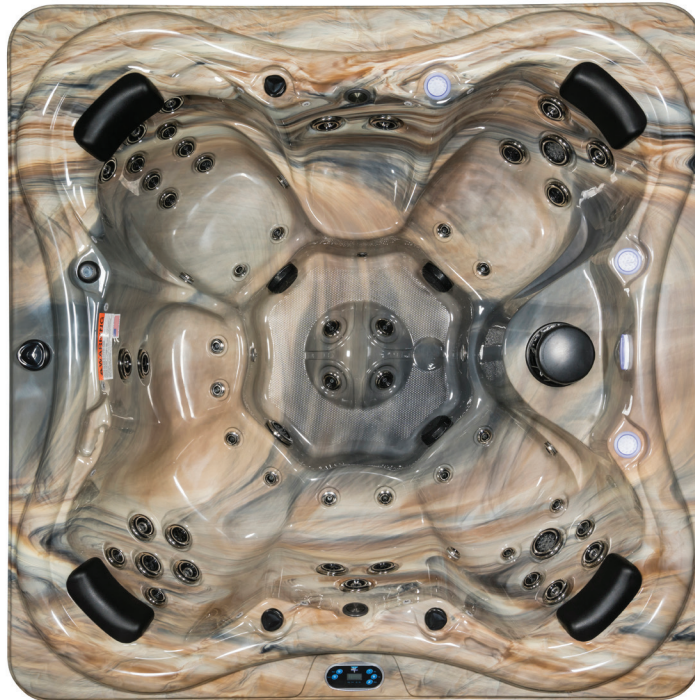

G-7 Tranquility Series 6 Person Spa

6
SEATS

59
JETS

2
PUMPS

Dimensions

82" x 82" x 36"

Specifications

- (2) 6HP Pumps
- 59 Black & Chrome Alpha Series Jets
- Dry Weight: 875 lbs
- Filled Weight: 3794 lbs
- Capacity: 350 Gallons
- Hardwired Electrical, 230 V 50 A

Features

- Bluetooth Audio with Built-in Speakers and Subwoofer
- Waterfall
- Spa Cover
- Perimeter Lighting
- Full Foam Insulation
- Balboa Systems Controls
- Neck, Shoulder, Calf and Foot Jets
- Comfort Cushion Headrest
- User Friendly System Controls Topside
- Multi-Layered Fiberglass Reinforcement
- Factory Installed Ozonator
- Plumbed using 100% Anti-Fungicide tubing to prevent nasty bacteria back-up in plumbing lines resulting in cleaner water and less chemical use
- Proudly Made in the U.S.A.

Cabinet Colors

- Coastal Gray
- Mocha

Shell Colors

- Sterling Silver
- Tuscan Sun
- Opal
- Midnight Canyon

Cover Colors

- Gray
- Mocha

Available Upgrades

- Balboa Remote WiFi Connect for Global Control
- LED Lighted Jet Package
- ProZone Salt System